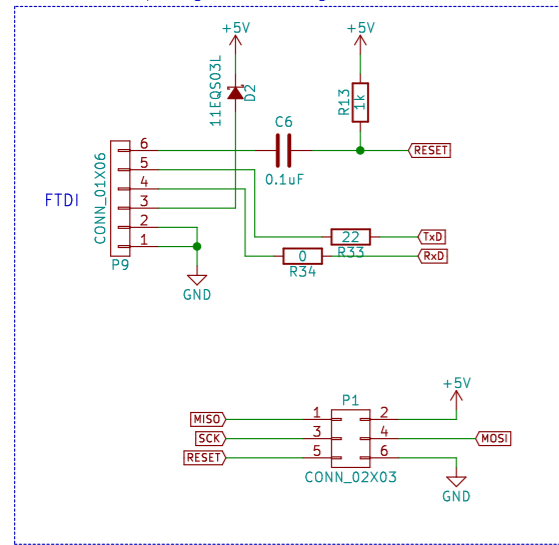

Optional circuit for CPU programming

Relay Decoder Traino- A100 rev2