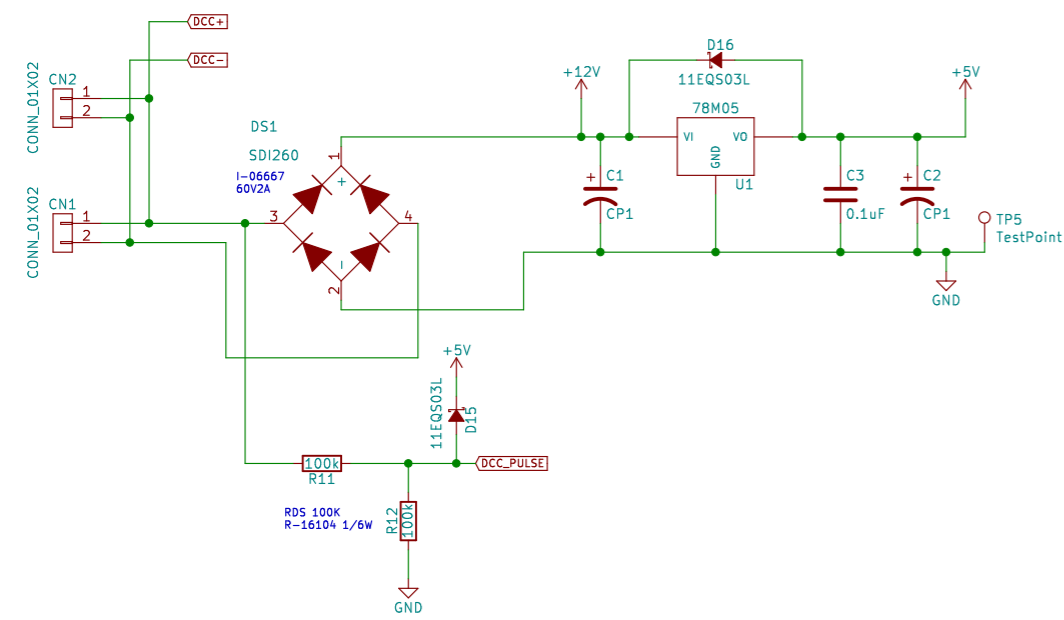

Optional circuit for CPU programming

Relay Decoder Traino- A100 rev2