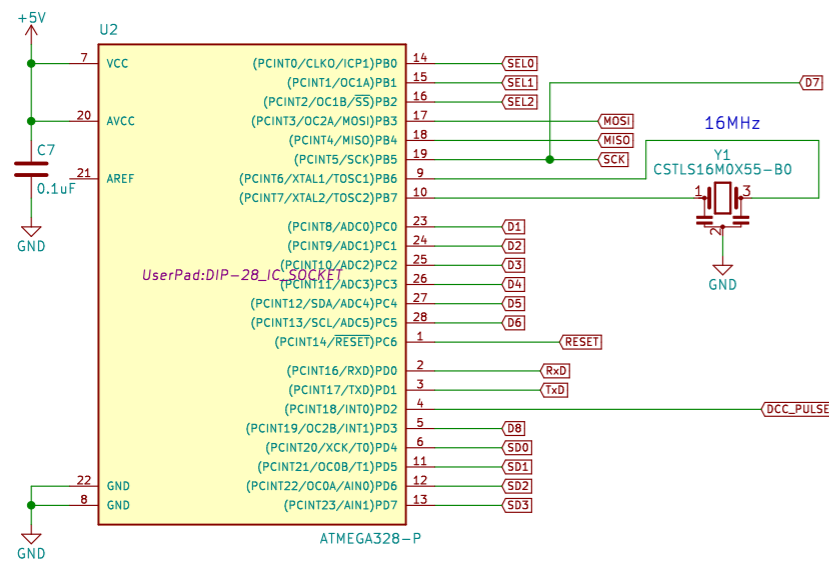

Optional circuit for CPU programming

Relay Decoder Traino- A100 rev2