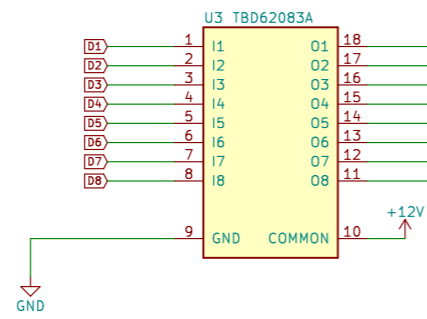

Optional circuit for CPU programming

Relay Decoder Traino- A100 rev2