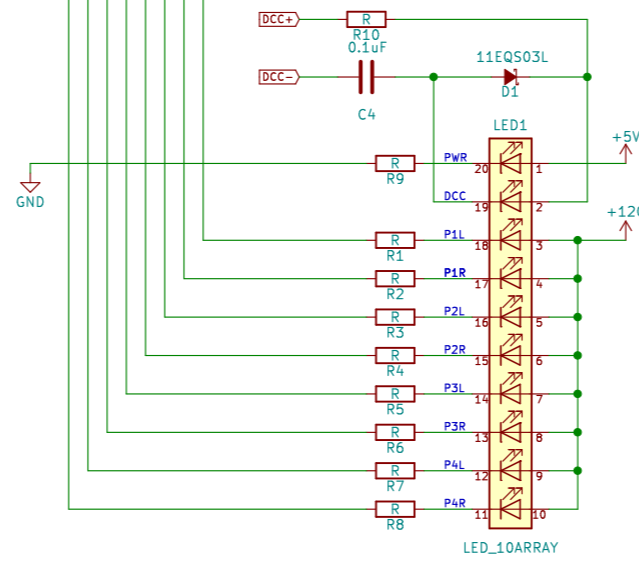

Optional circuit for CPU programming

Relay Decoder Traino- A100 rev2