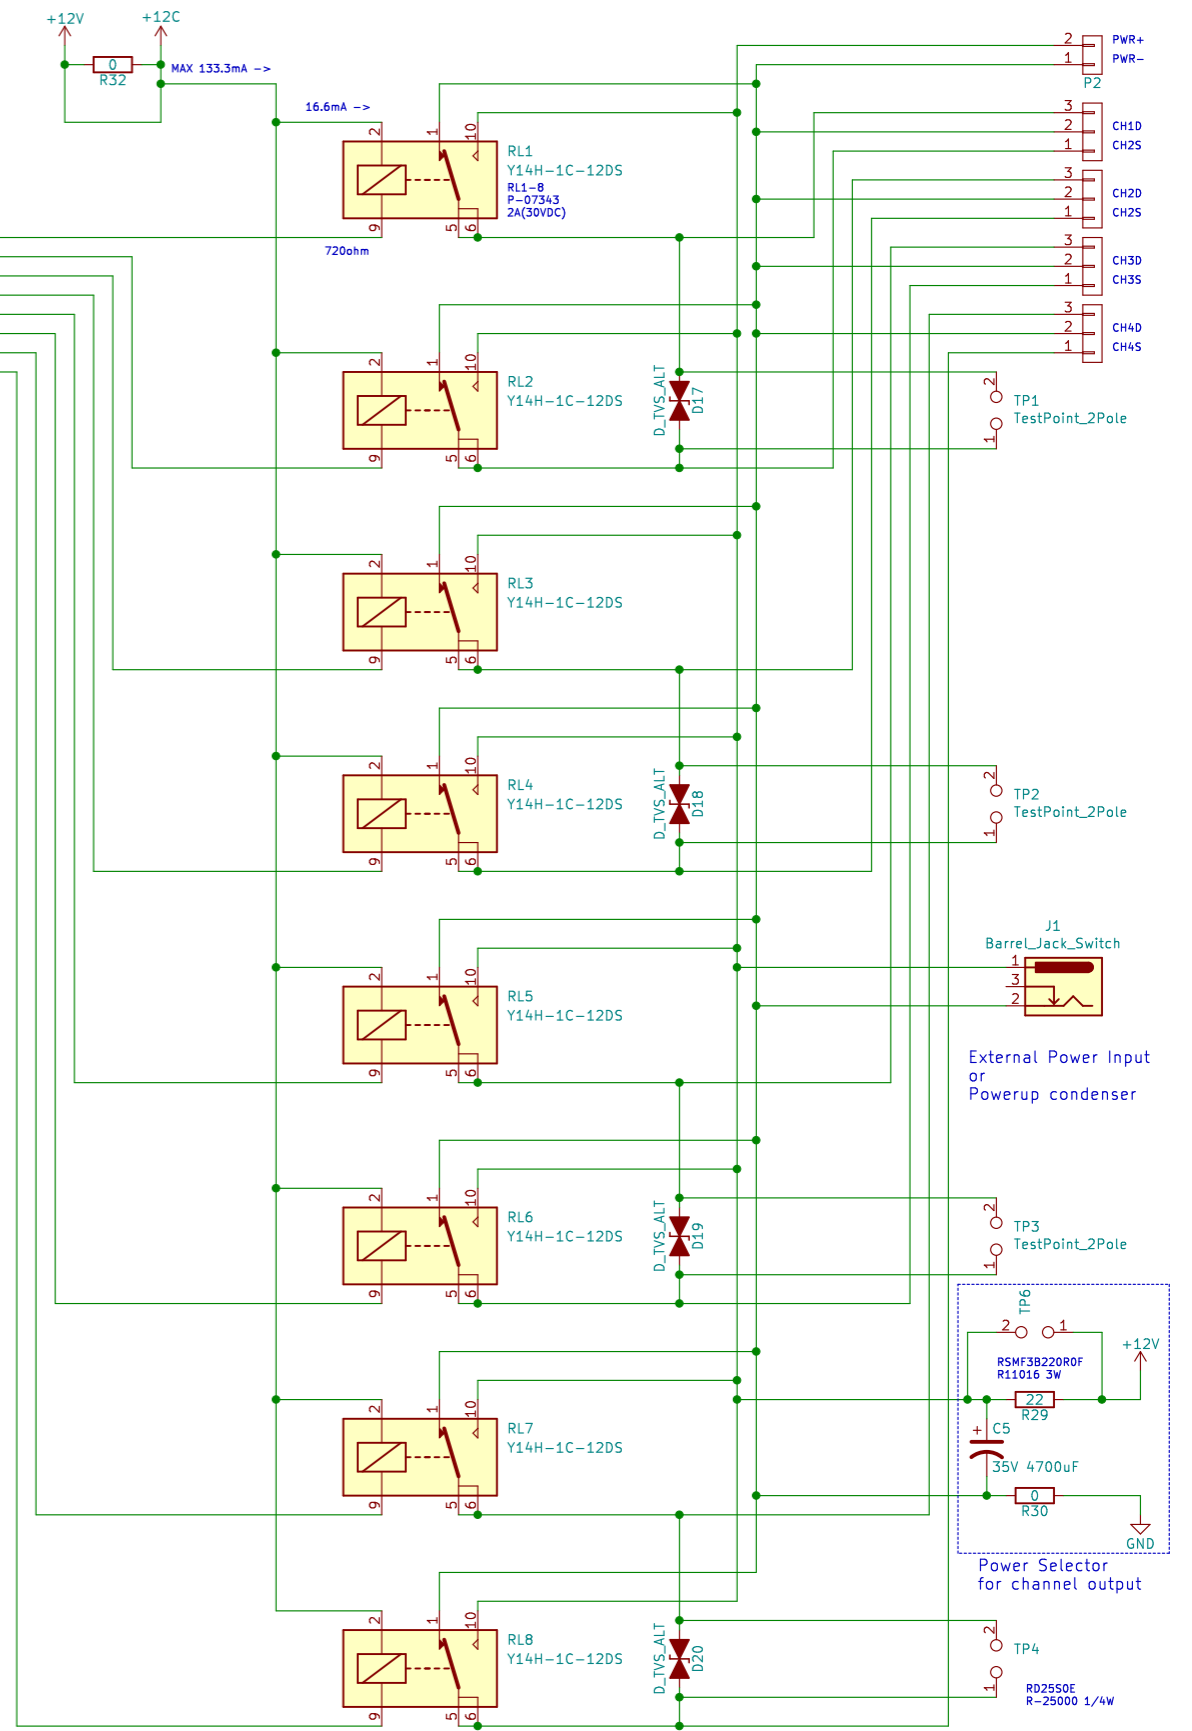

Optional circuit for CPU programming

Relay Decoder Traino- A100 rev2