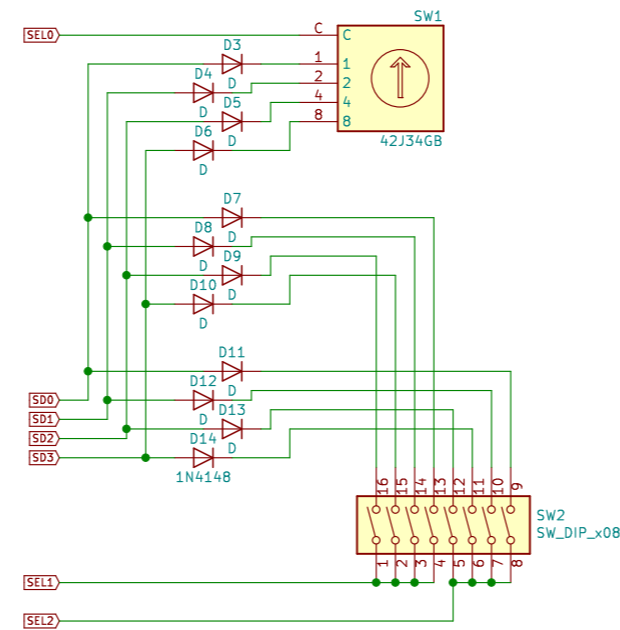

Optional circuit for CPU programming

Relay Decoder Traino- A100 rev2